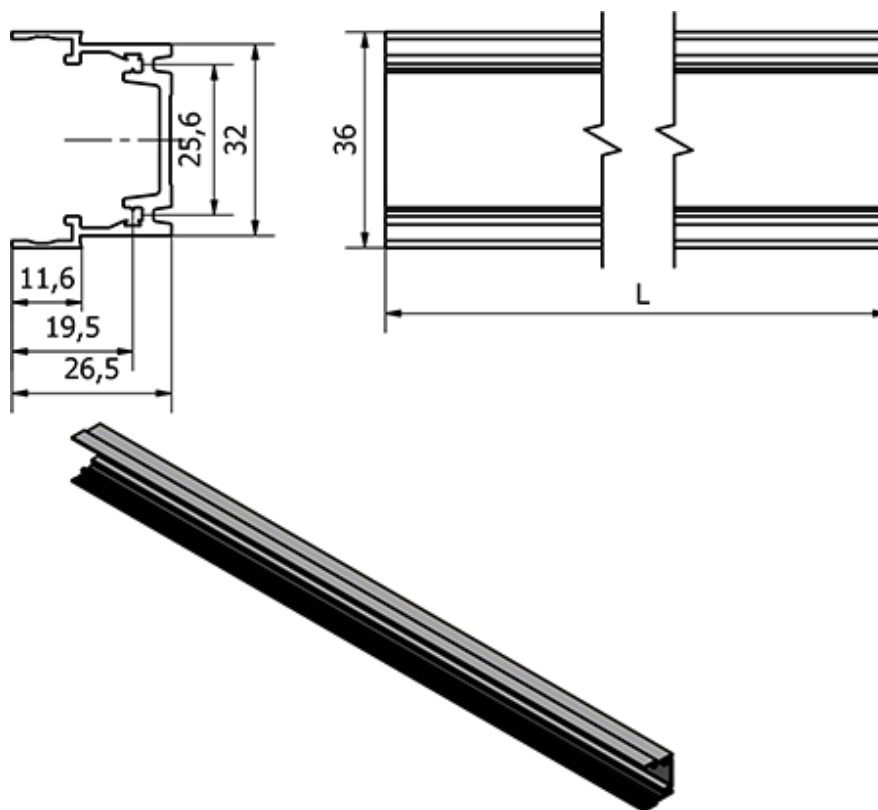

# Data Sheet

Article number: 23094299001620

Description: E+G Aluminium profiles - 429900-1620  
RLT-AL

## Measures

|            |          |
|------------|----------|
| length     | = 1620   |
| Type       | = RLT-AL |
| Weight (g) | = 740    |